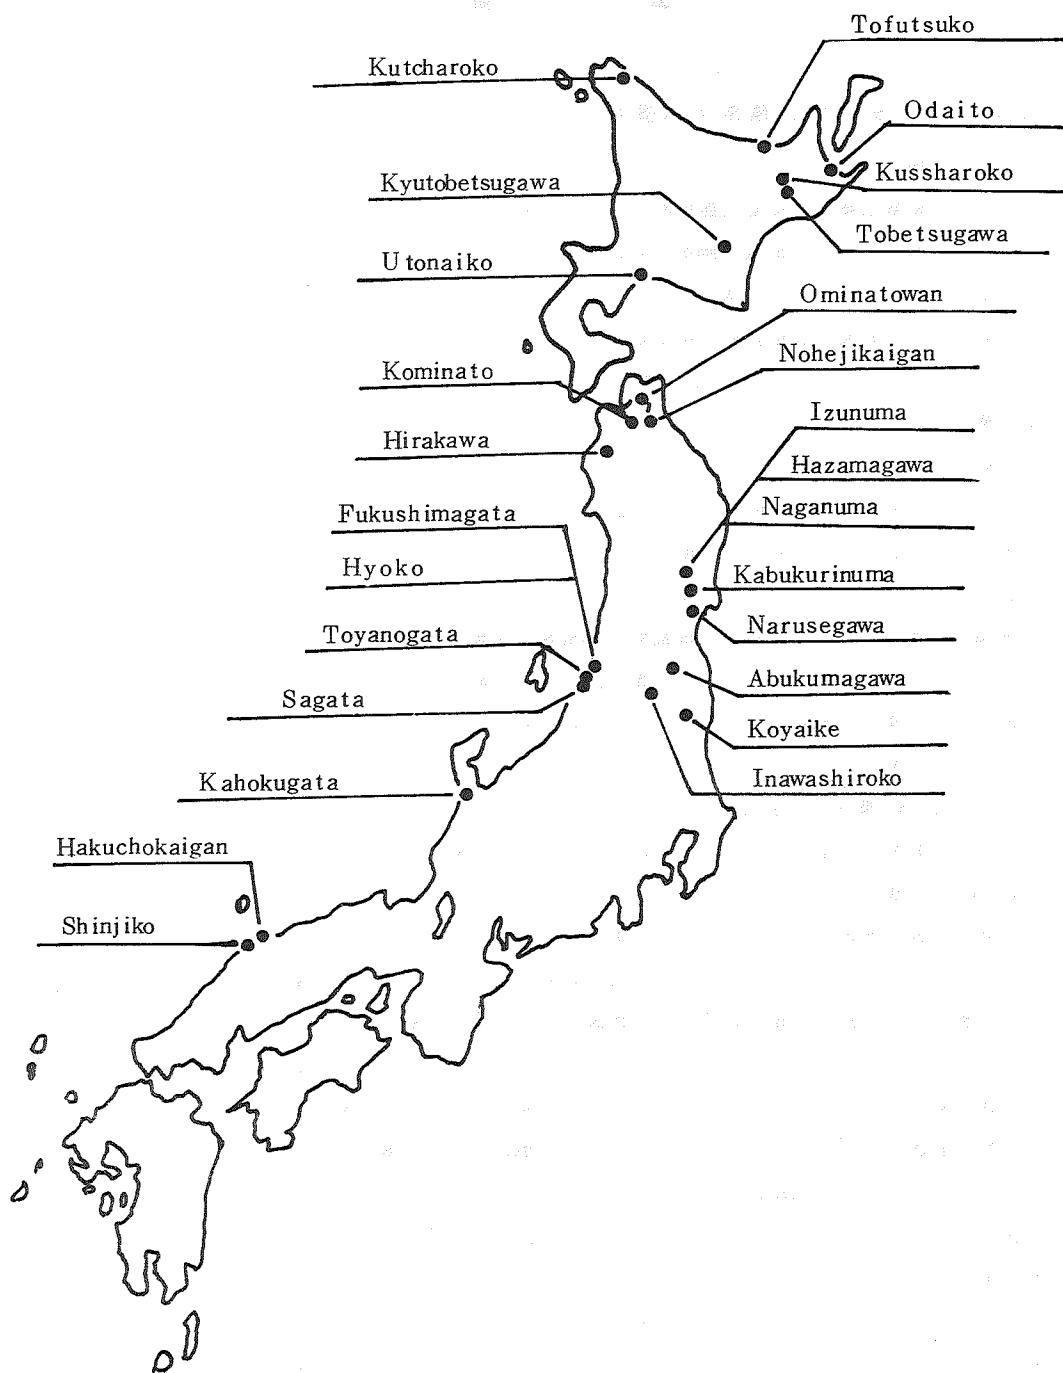

1) near Tchaun Bay, USSR (65°50'N, 170°30'E)

図1. 首環標識白鳥の確認地

Fig.1. Localities of resighting neck-banded Swans.